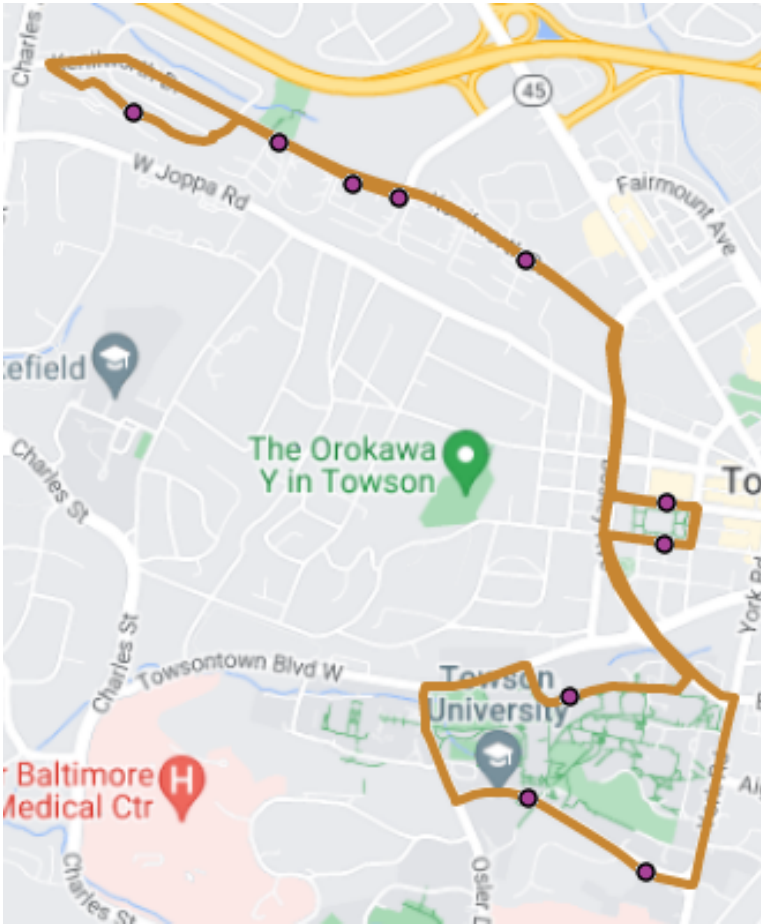

KENILWORTH / ARMORY

Service operates every 40 minutes,
Monday- Friday, 7:20 AM -10:00PM

EFFECTIVE AUGUST 21,2023

IMPORTANT RESOURCES

Transportation Services

URIDE@TOWSON.EDU
www.towson.edu/parking/shuttle

Paratransit Services

www.baltimorecollegetown.org

TU TIGER RIDE

TUTIGERRIDE.com gives you instant, real-time information about your bus through your mobile phone, tablet or personal computer. Register your phone number to get live updates and service alerts.

Download TURIDE

Parking and
Transportation

KENILWORTH / ARMORY ROUTE

Monday- Friday 7:20 AM -10:00 PM