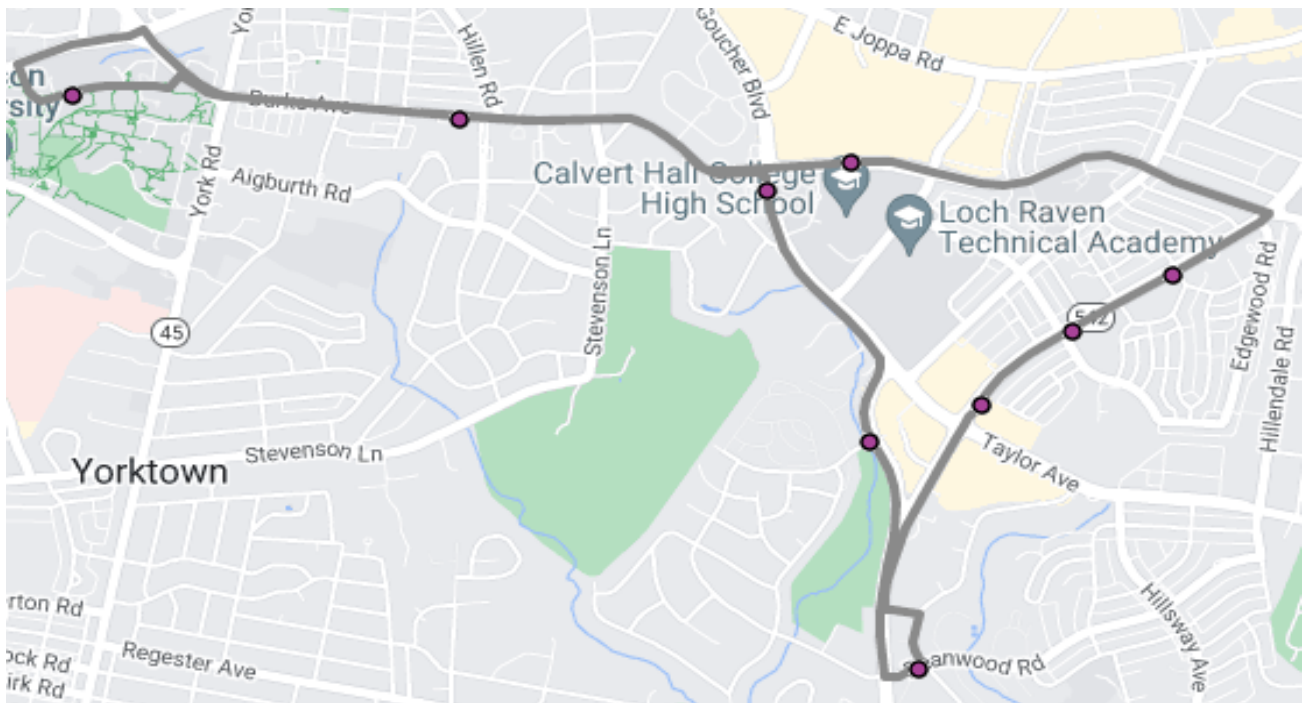

Goucher-Loch Raven

Service operates every 40 minutes, Monday – Friday
6:50 AM – 10:10 pm

EFFECTIVE August 28, 2023

IMPORTANT RESOURCES

Transportation Services

URIDE@TOWSON.EDU
www.towson.edu/parking/shuttle